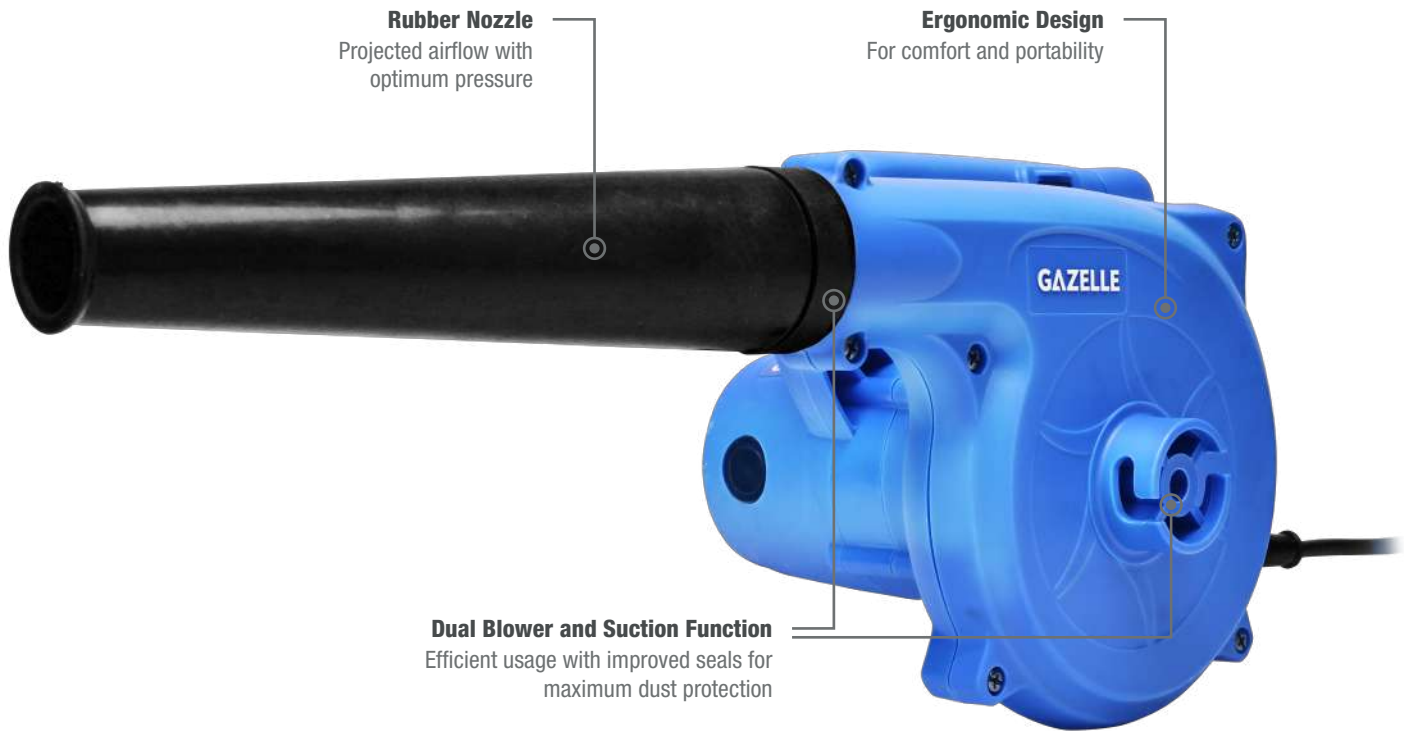

GB8000 VARIABLE SPEED BLOWER

SCOPE OF DELIVERY

- GB8000 Blower
- Blowpipe Assembly
- Dust Bag Assembly
- Carbon Brush

SPECIFICATION

Power Source	Corded
Voltage	220V
Power Input	680W
Speed	0 - 8300 / 0 - 16300 RPM
Air Flow	0 - 56.5 / 0 - 113 CFM
Blowing and Suction	Yes
Weight	1.8 kg
Length	46 cm
Height	17 cm