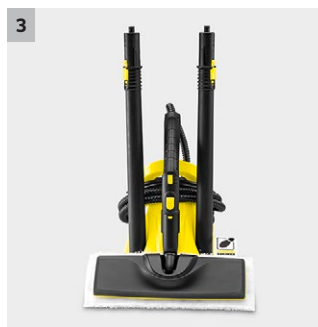

## SC 2 Deluxe EasyFix

The entry-level model for steam cleaning without chemicals: The compact SC 2 Deluxe EasyFix with illuminated LED ring for displaying the operating mode. Ideal for all hard surfaces throughout the home.

### 1 LED light display on the device

- When the LED display lights up red, the device is still heating up. When it turns green, the device is ready to use.

### 2 Floor cleaning set EasyFix with flexible joint on the floor nozzle and convenient hook-and-loop fixing for the floor cleaning cloth

- Optimal cleaning results on all types of hard floors around the home thanks to efficient lamella technology.
- Contactless cloth changing without contact with dirt, and convenient attachment of the floor cleaning cloth thanks to the hook-and-loop system.