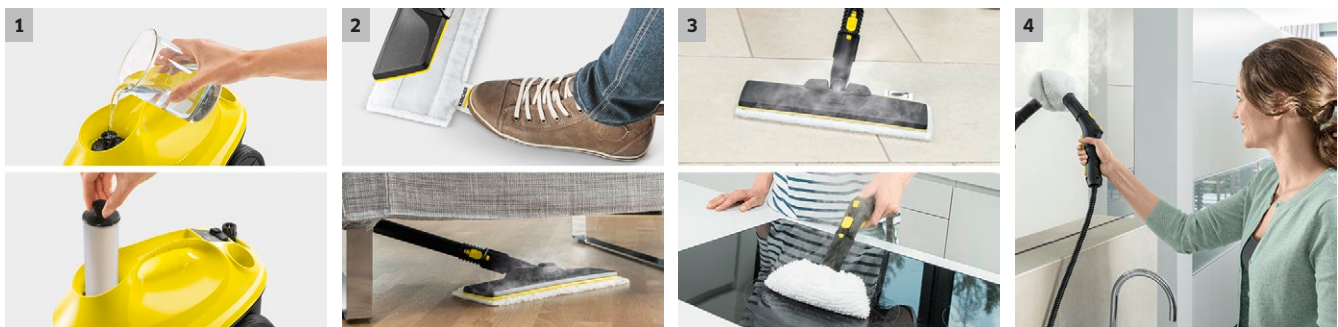

SC 3 EasyFix

The SC 3 EasyFix steam cleaner with EasyFix floor nozzle and descaling cartridge enables uninterrupted cleaning thanks to the permanently refillable water tank. Heats up in just 30 seconds.

1 Non-stop steam and integrated descaling cartridge

- The tank can easily be refilled at any time - for non-stop steam without working interruptions.
- Thanks to the intelligent descaling cartridge, limescale is removed automatically from the water.

2 Floor cleaning set EasyFix with flexible joint on the floor nozzle and convenient hook-and-loop fixing for the floor cleaning cloth

- Optimal cleaning results on all types of hard floors around the home thanks to efficient lamella technology.
- Contactless cloth changing without contact with dirt, and convenient attachment of the floor cleaning cloth thanks to the hook-and-loop system.

- For excellent cleaning results and even better loosening and removal of dirt.

SC 3 EasyFix

- Continuously fillable tank for uninterrupted use
- Ready to use in 30 seconds; no additional descaling thanks to descaling technology
- With floor cleaning set EasyFix