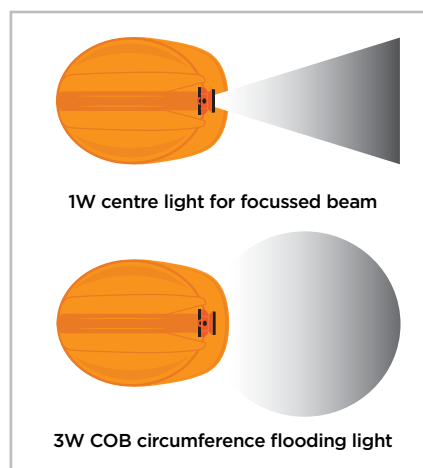

41

3W COB Head Lamp

LED-230

NEW!
CE

Versatile headlamp with dual output; spot light & floodlight in one

Provides light near & far making it ideal for professional use

Unique Combination Design

Packs a focus light & floodlight in one with 1W centre light for focussed beam & 3W COB circumference flooding light

Light Output

Outstandingly bright COB light for highly bright & uniform output

Sturdy Construction

- a. Adjustable head band with built-in protection pad to avoid imprint of forehead
- b. Impact proof ABS light
- c. Light adjustable up to 45° to direct light beam as per need

Power Source

3 × AAA ALKALINE BATTERY (Included)

1W LED light

3W COB light

FEATURES

MAX. LUMEN		OPERATING TEMPERATURE	
		-20°C TO 45°C (-4°F TO 140°F)	
BEAM ANGLE		LED LIGHT	
90°		120°	
BEAM DISTANCE		LED LIGHT	
80 M		50 M	