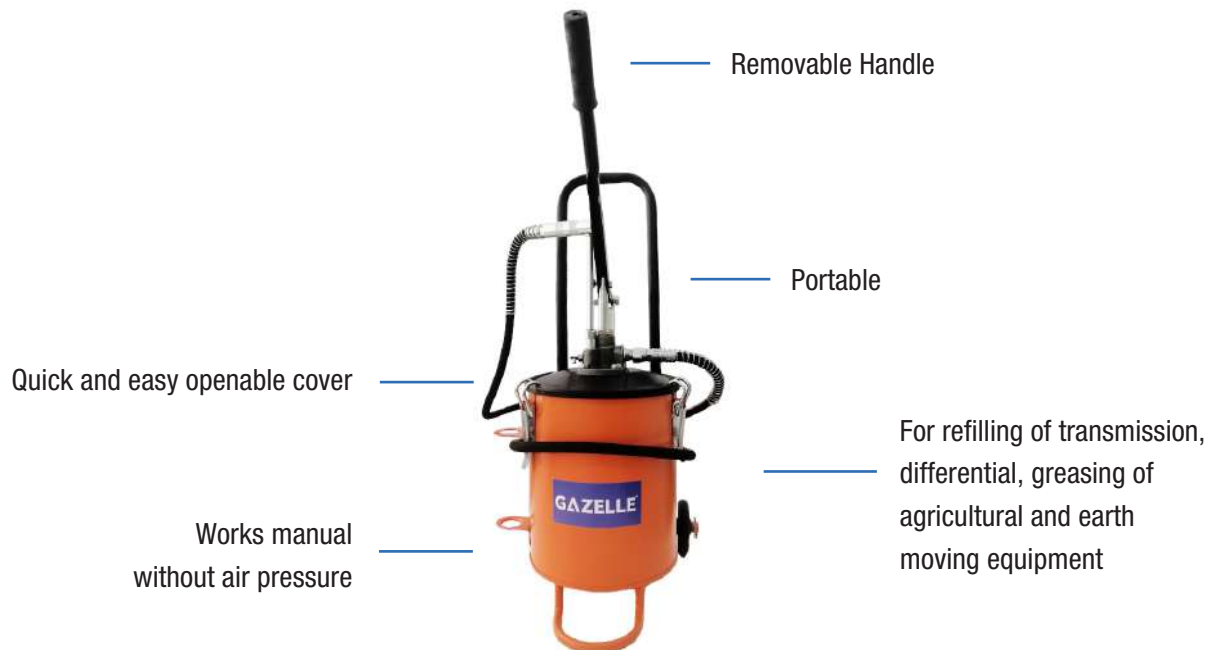

## Heavy Duty Bucket Grease Pump w/ Wheels

SKU	SKU Description
G80272	10 kg. Heavy Duty Bucket Grease Pump with Wheels

## High Pressure Foot Operated Grease Pump

SKU	SKU Description
G80341	High Pressure Foot Operated Grease Pump