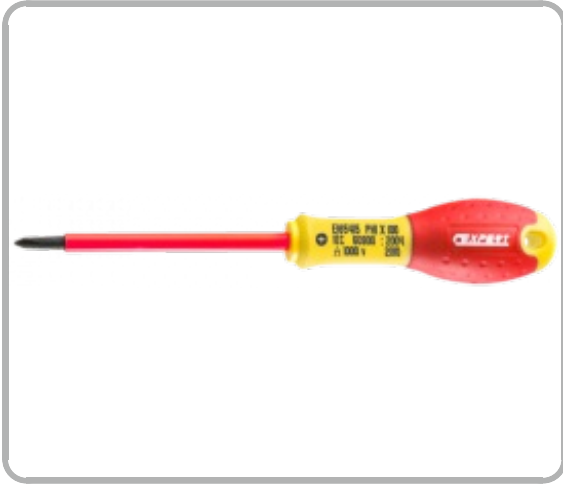

1000 VOLT INSULATED SCREWDRIVERS FOR PHILLIPS® HEAD SCREWS | E165421

Description

- CEI 60900 - ISO 2380-1 - ISO 2380-2
- trimaterial ergonomic handle for comfortable and reliable screwing.
- Screw head color code: yellow.
- Each product is tested under 10,000 Volts.
- Round hardened blade with orange PVC insulation.

Information

EAN	3258951654217
------------	---------------

d [mm]	40
---------------	----

L1 [mm]	355
----------------	-----

L2 [mm]	150
----------------	-----

Conditioning	5
---------------------	---

No.	PH 3
------------	------