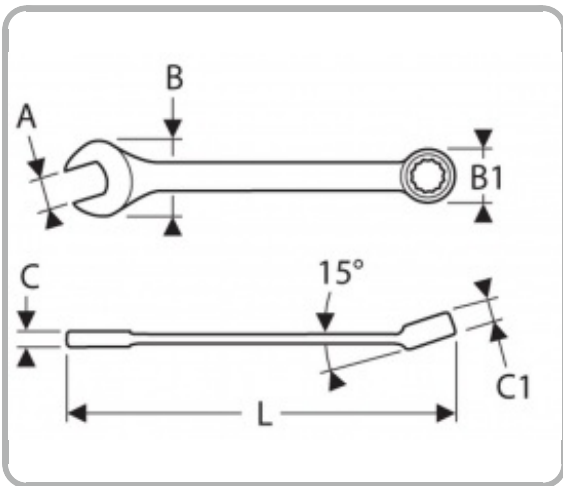

MULTI-TOOL SET - 126 PIECES | E113317

Description

- metric 1/4" 6-point sockets: 4-4.5-5-5.5-6-7-8-9-10-11-12-13-14 mm.
- Metric 1/4" 6-point long reach sockets: 4-5-5.5-6-7-8-9-10-11-12-13-14 mm.
- Inch 1/4" 6-point sockets: 3/16"-7/32"-1/4"-9/32"-5/16"-11/32"-3/8"-7/16"-1/2"-9/16".
- Inch 1/4" 6-point long reach sockets: 3/16"-7/32"-1/4"-9/32"-5/16"-11/32"-3/8"-7/16"-1/2"-9/16".
- metric 3/8" 6-point sockets: 10-11-12-13-14-15-16-17-18-19 mm.
- Metric 3/8" 6-point long reach sockets: 10-11-12-13-14-15-16-17-18-19 mm.
- Inch 3/8" 6-point sockets: 1/4"-5/16"-11/32"-3/8"-7/16"-1/2"-9/16"-5/8"-11/16"-3/4"-13/16"-7/8"-15/16"-1".
- Inch 3/8" 6-point long reach sockets: 1/4"-5/16"-3/8"-7/16"-1/2"-9/16"-5/8"-11/16"-3/4"-13/16"-7/8"-15/16"-1".
- Metric combination wrenches: 10-11-12-13-14-15-16-17-18-19 mm.
- Inch combination wrenches: 5/16"-11/32"-3/8"-7/16"-1/2"-9/16"-5/8"-11/16"-3/4".
- 2 1/4" and 3/8" parking meter locking ratchets.
- 2 1/4" extensions: 55-150 mm and 1 3/8" extension: 125 mm.
- 2 1/4" and 3/8" universal joints.
- 1/4" - 3/8" coupler
- 3/8"- 1/4" coupler
- Screwdriver: - slotted head: 3x50 - 4x100 - 5.5x125. - Phillips®: PH0x75 - PH1x100 - PH2x125.

Information

EAN	3258951133170
A ["]	9/16"
B [mm]	31.7
B1 [mm]	22
C [mm]	5.6
C1 [mm]	8
L [mm]	180
Conditioning	1
[g]	79