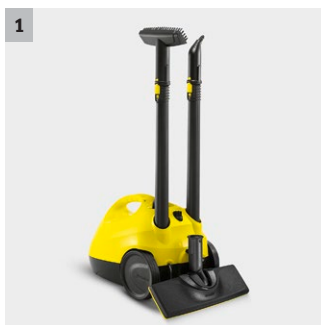

## SC 2 EasyFix

The entry-level model in steam cleaning without chemicals: The SC 2 EasyFix steam cleaner from Kärcher. For pure cleanliness on hard surfaces throughout the home. With the EasyFix floor nozzle.

### 2 Floor cleaning set EasyFix with flexible joint on the floor nozzle and convenient hook-and-loop fixing for the floor cleaning cloth

- Optimal cleaning results on all types of hard floors around the home thanks to efficient lamella technology.
- Contactless cloth changing without contact with dirt, and convenient attachment of the floor cleaning cloth thanks to the hook-and-loop system.